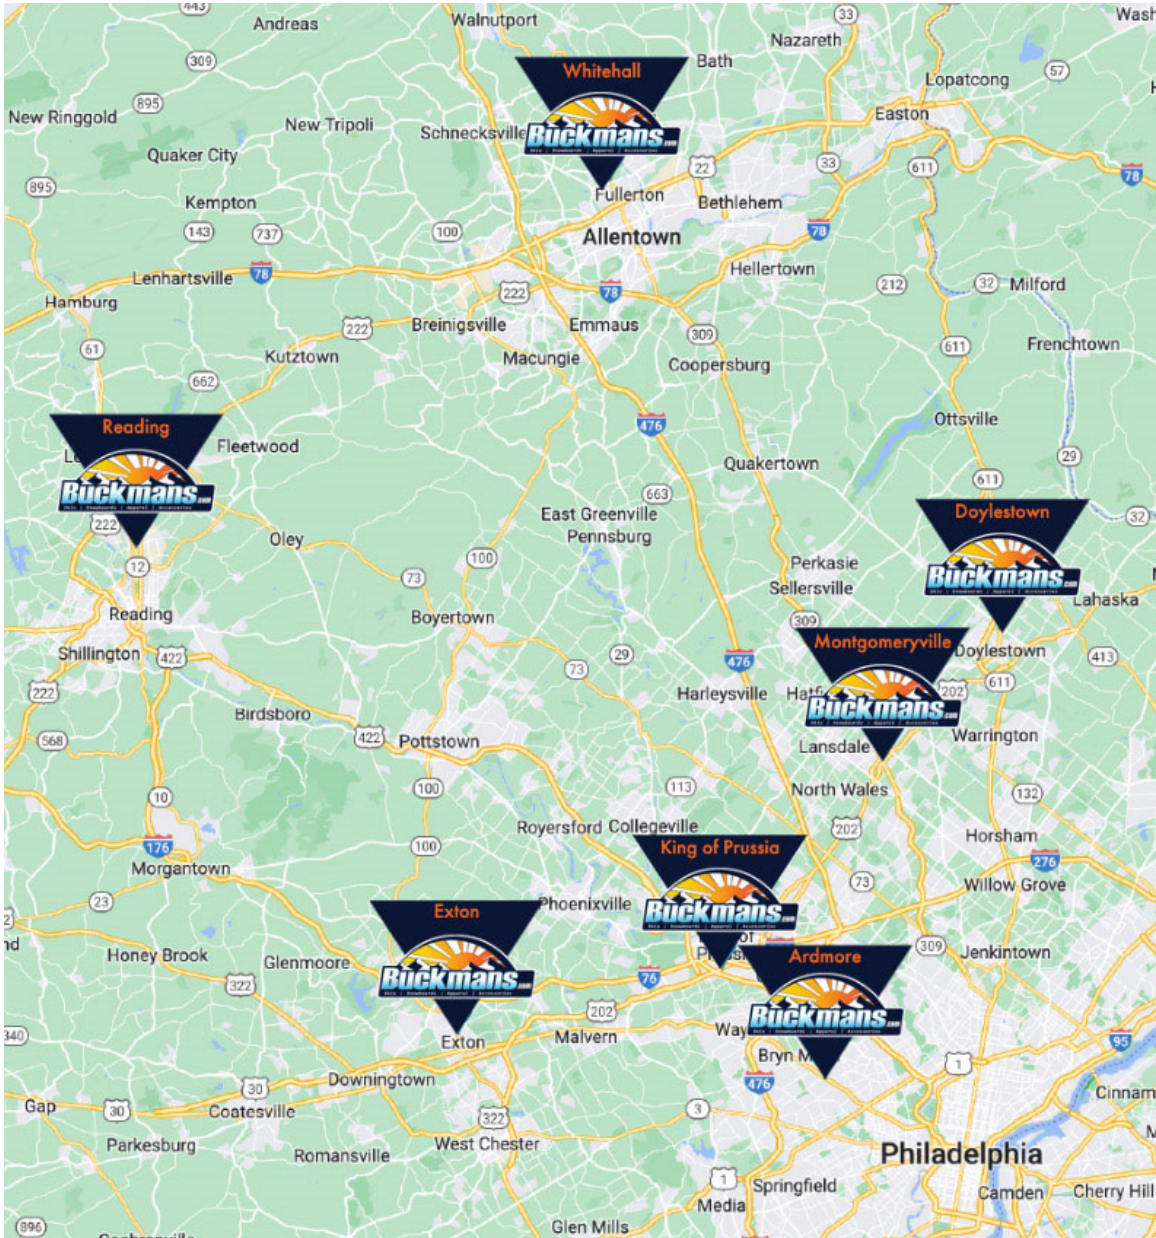

Buckman's Ski and Snowboard Shop Locations

For more details, please visit www.buckmans.com

Corporate Office: 105 Airport Road, Pottstown, Pa 19464	610.495.7495
740 DeKalb Pike, King of Prussia, Pa 19406	610.265.3330
635 North Main Street, Doylestown, Pa 18901	215.348.5624
26 W. Lancaster Avenue, Ardmore, Pa 19003	610.658.0470
925 Bethlehem Pike, Montgomeryville, Pa 18936	215.368.4418
301 E. Bellevue Ave, Reading, Pa 19605	610.678.5960
2510 MacArthur Road, Whitehall, Pa 18052	610.435.1242
403 Pottstown Pike, Exton, PA 19341	610.363.1893